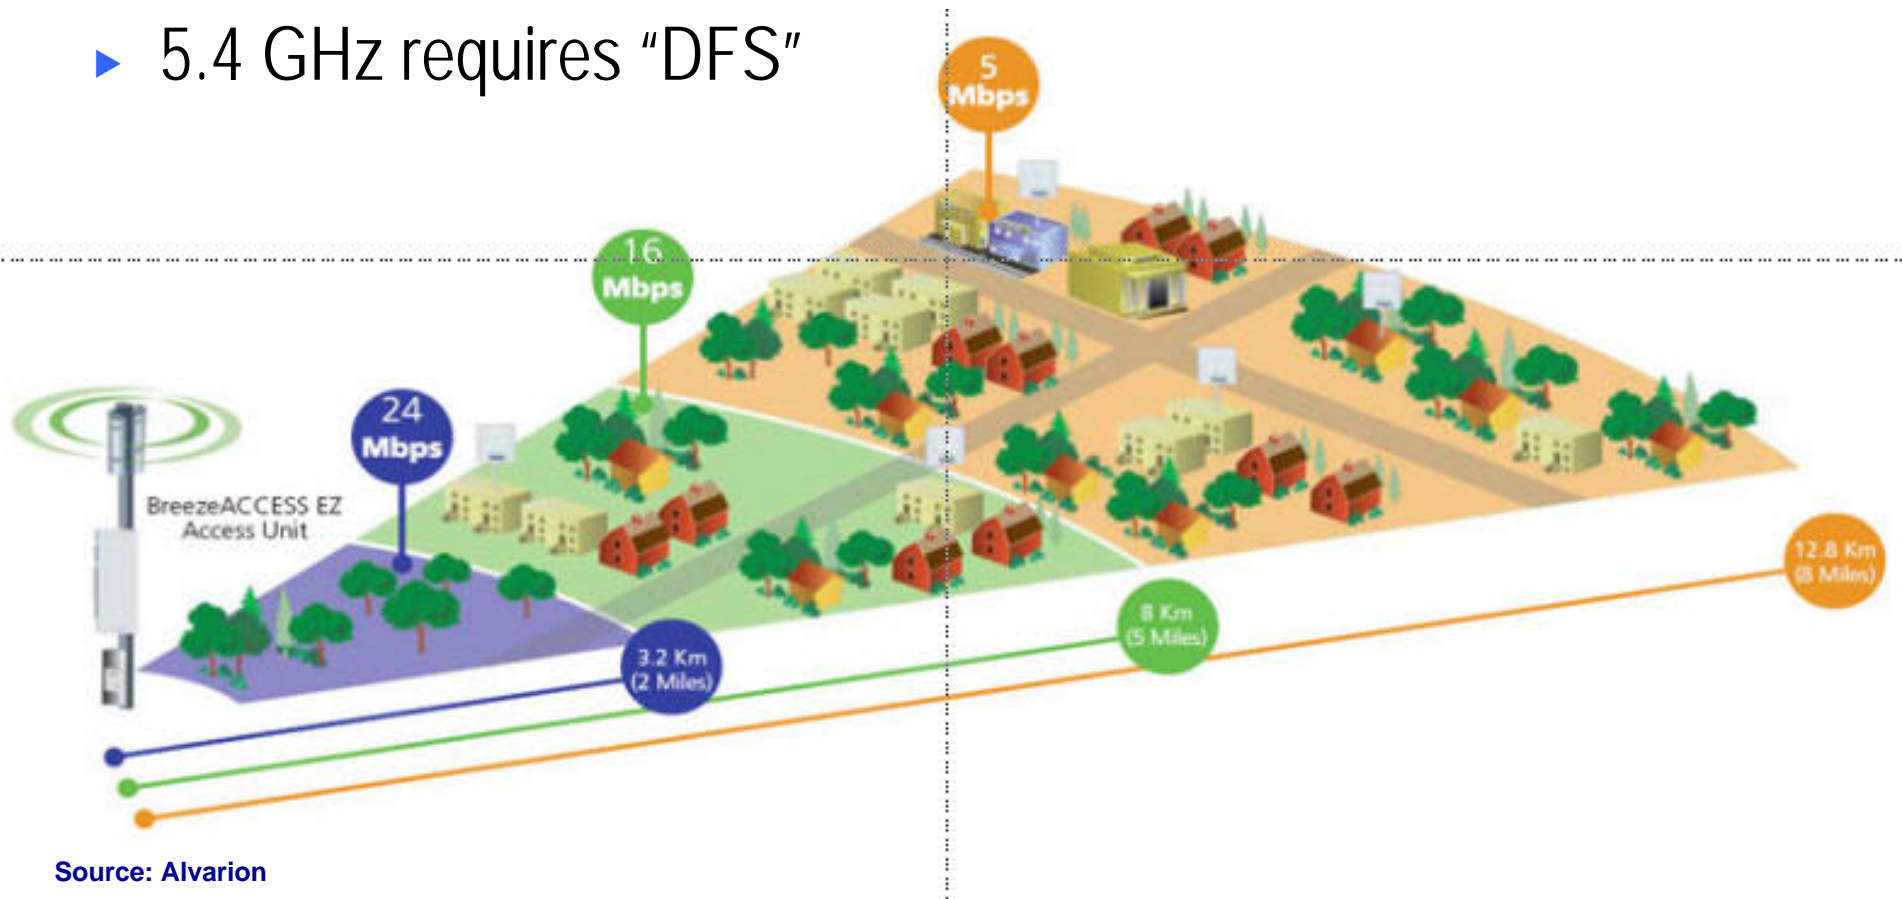

5 GHz

- Up to 24 Mbps to multiple points & multiple sectors
- Multiple channels
- 5.4 GHz requires "DFS"

Source: Alvarion