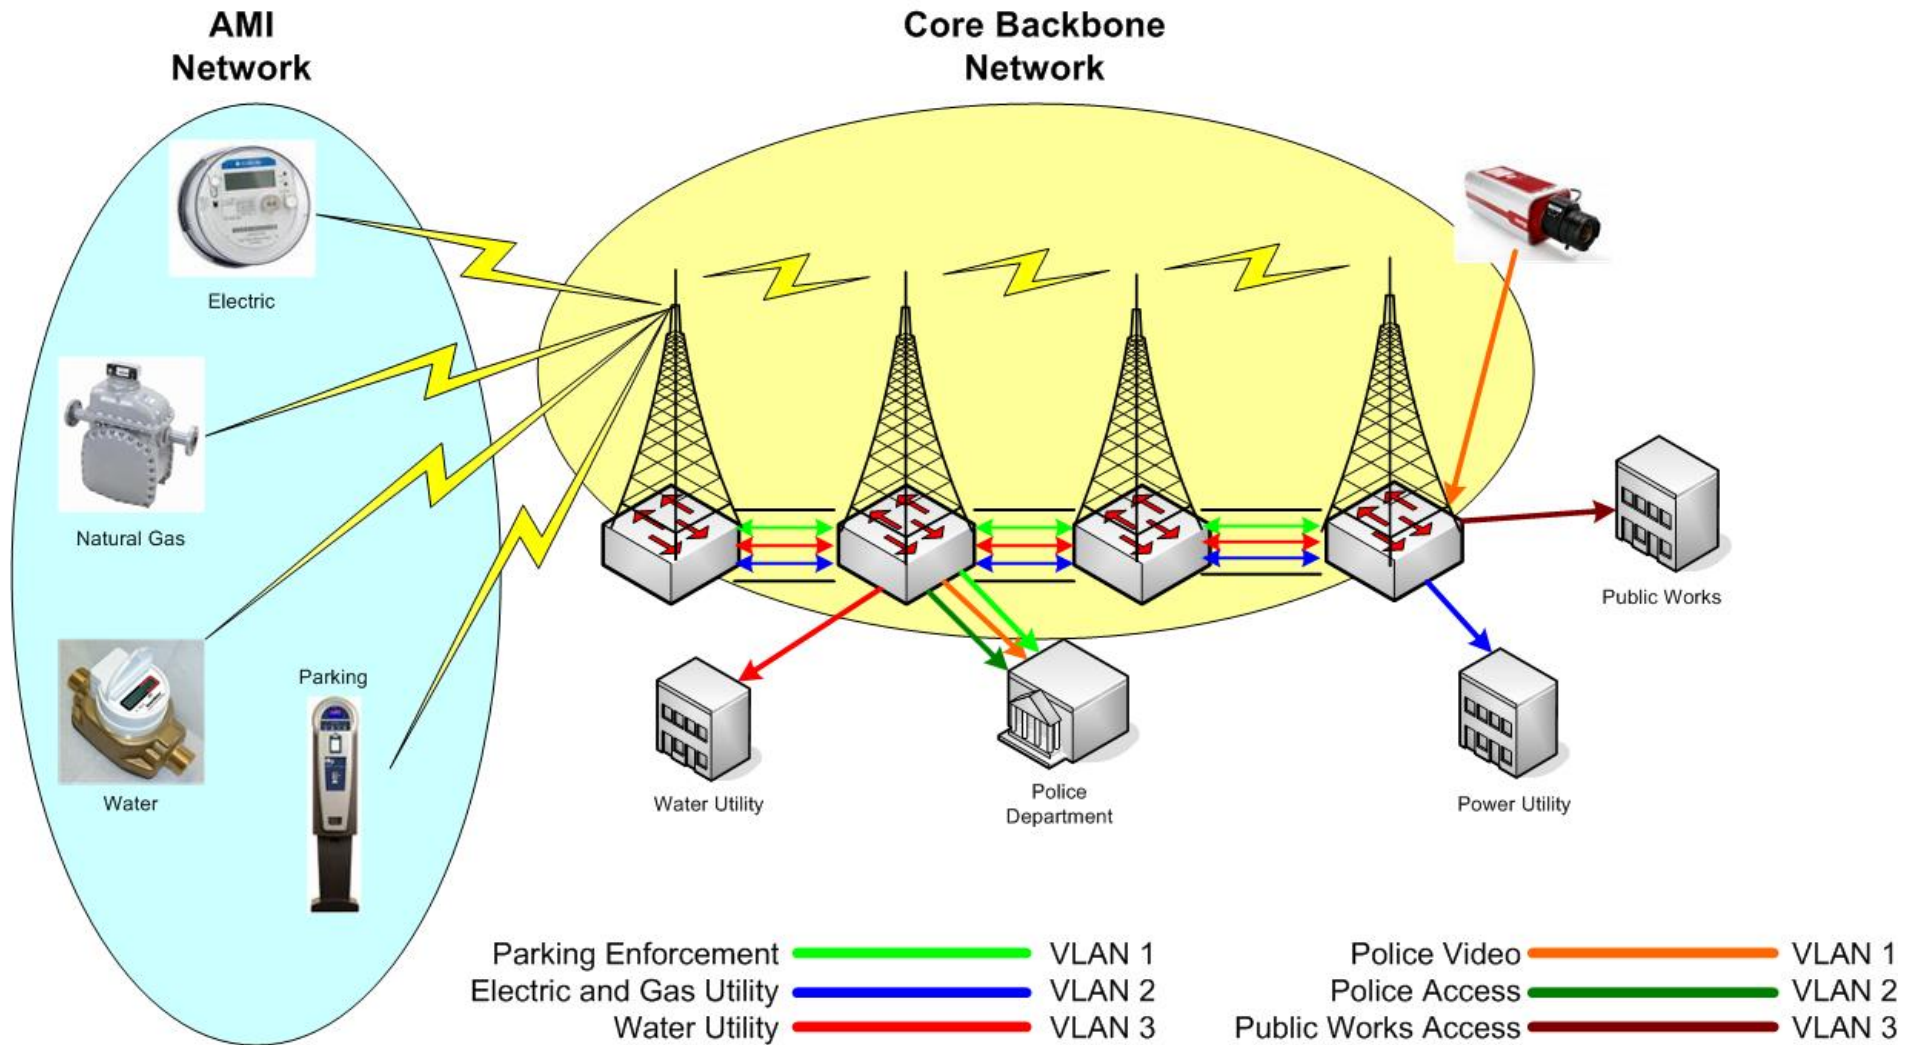

5 GHz

- ▶ Up to 24 Mbps to multiple points & multiple sectors
- ▶ Multiple channels
- ▶ 5.4 GHz requires "DFS"

Source: Alvarion

3.65 GHz

- ▶ Up to 15 Mbps to multiple points & multiple sectors
- ▶ Limited channels
- ▶ Requires "DFS"
- ▶ Requires license
 - ▣ NetLogix has a national license!
- ▶ Excellent for "RF saturated" environments
- ▶ Fixed and Portable (Not mobile!)

2.4 GHz (WiFi)

- ▶ Outdoors up to 3 Mbps ("b"), 6 Mbps ("g")
- ▶ 11 channels (overlapping)
- ▶ Limited range (typical laptop = 200')
- ▶ **Lowest cost client devices – by far!**
- ▶ **"Open Architecture" (interoperability)**

2.4 GHz (802.11n)

- ▶ *Speeds "maybe 20 Mbps"*
- ▶ *3-4 Channels*

GOAL: INTELLIGENT MULTI-USE NETWORK

Network Component & Service Considerations

Core Equipment

- Core Router
- VLAN-enabled Switch
- VPN/Firewall
- Captive Portal Gateway