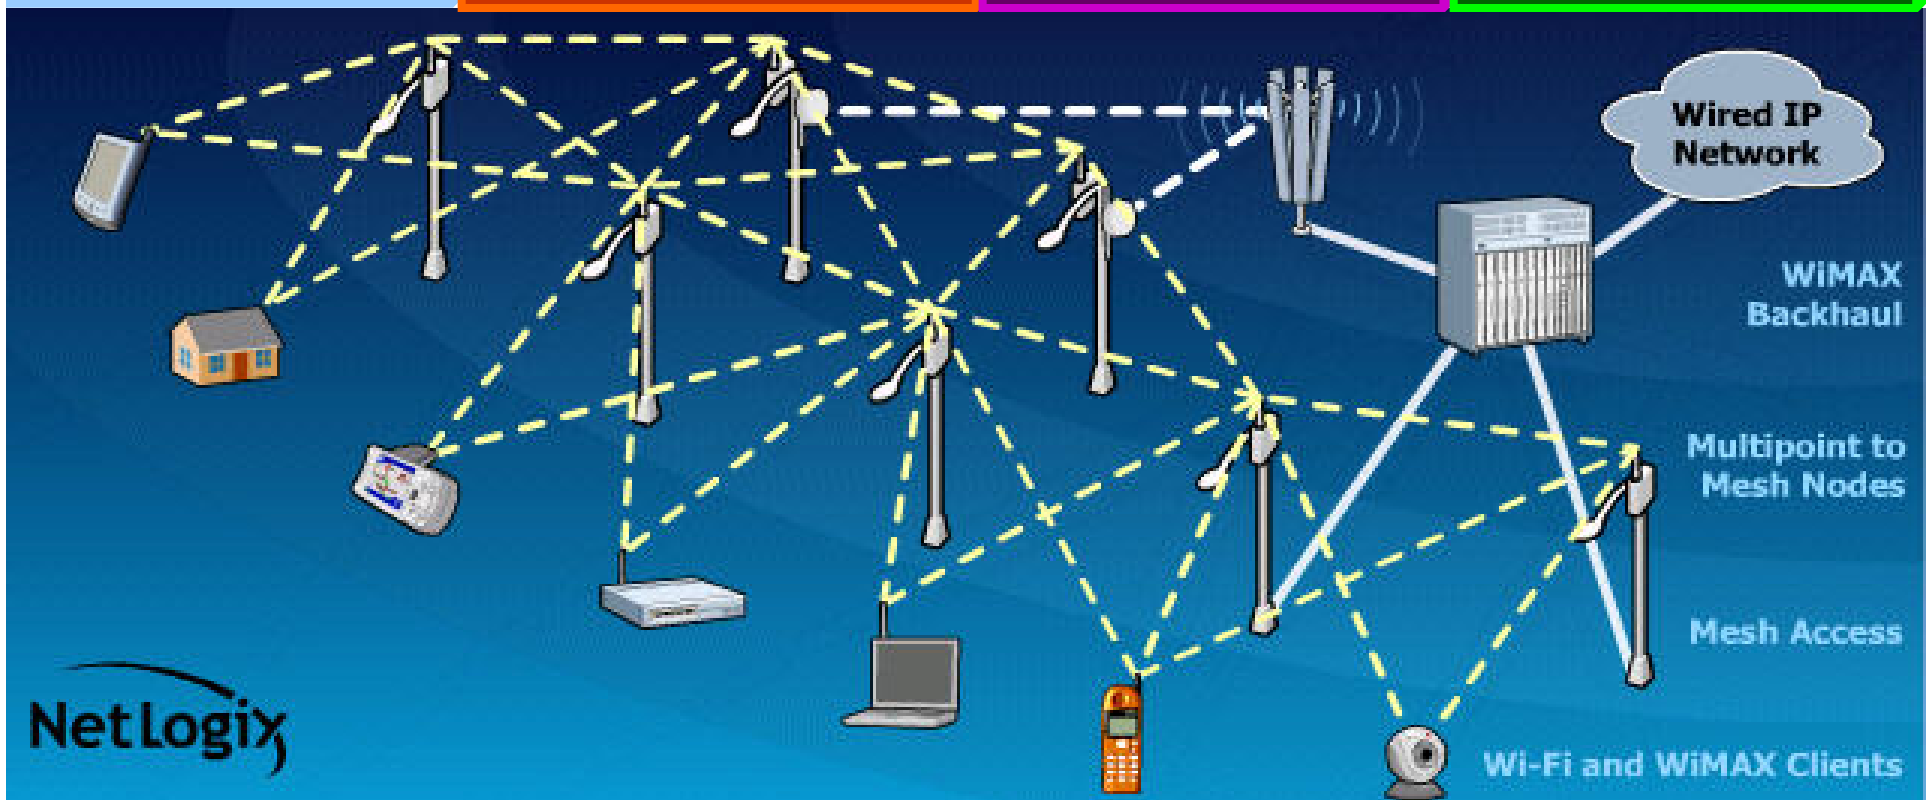

What Does NetLogix Provide?

NetLogix provides complete lifecycle management services encompassing all layers of telecom networking. Each layer defines requirements for our professional and managed services.

Critical Facilities

Data Centers
Facilities Engineering
Power/HVAC

Wireless Networks:

3G/4G
WiMAX/UMTS/LTE
Municipal Wireless

Applications:

Metering (AMI/Parking)
Public Safety/Fire
Video Surveillance
+ Many more...

Managed Services:

Network Management
Applications Mgmt
Video Management

Wireless Options...

Today...

Point-to-Point

Unlicensed
Licensed

Point-to-Multipoint

Unlicensed "WiMAX Class"