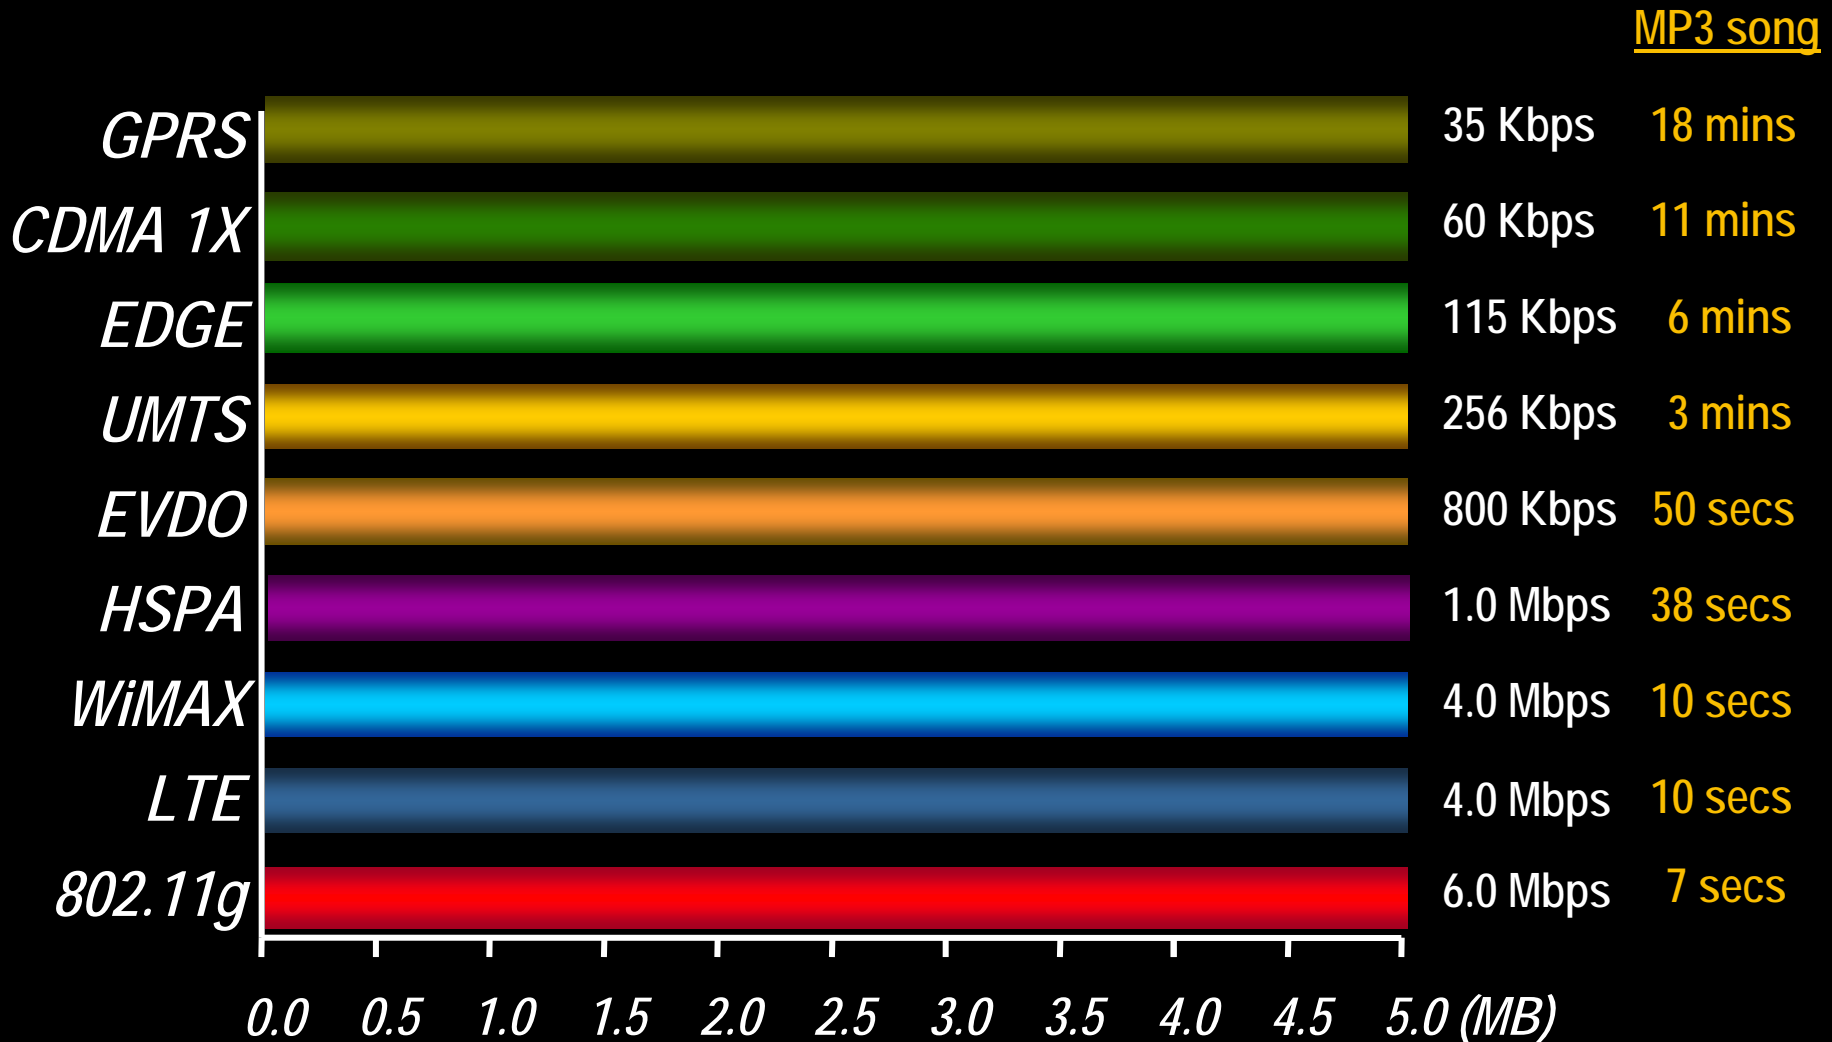

Unlicensed "WiMAX Class"
Unlicensed WiMAX

Portable

Unlicensed Wi-Fi (b, g, & n)

Mobile

Licensed WiMAX, LTE, HSPA

Average Data Transfer Rates (MP3 Song)

"MUNICIPAL WIRELESS"

| SPECTRUM | PRIMARY USE |
|---------------------|-------------------------|
| 900 MHz | Fixed & Mobile Access |
| 4.9 GHz | Public Safety Access |
| 5.3, 5.4, & 5.8 GHz | Fixed Access |
| 3.65 GHz | Fixed & Portable Access |
| 2.4 GHz | WiFi Access |

900 MHz

- ▶ Up to 1~2 Mbps
- ▶ Excellent in high foliage or non-line-of-sight environments
- ▶ Excellent range (up to 5 miles non-line-of-sight)
- ▶ Limited channels
- ▶ Highly susceptible to interference
- ▶ Works in mobile environment
- ▶ Common uses: rural and public safety

4.9 GHz (Public Safety)

- ▶ Up to 15 Mbps from one point to multiple points.
- ▶ VERY limited channels (2)
- ▶ Susceptible to high levels of self-interference

| | | | | | |
|---|---|---|---|---|---|
| 1 | 2 | 1 | 2 | 1 | 2 |
| 2 | 1 | 2 | 1 | 2 | 1 |