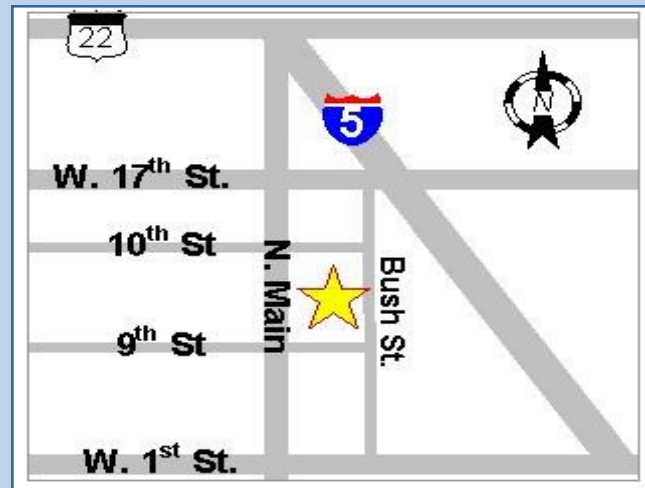

DECEMBER 15

JUNE 2

1055 North Main Street
Santa Ana, CA 92701

Metered parking is available