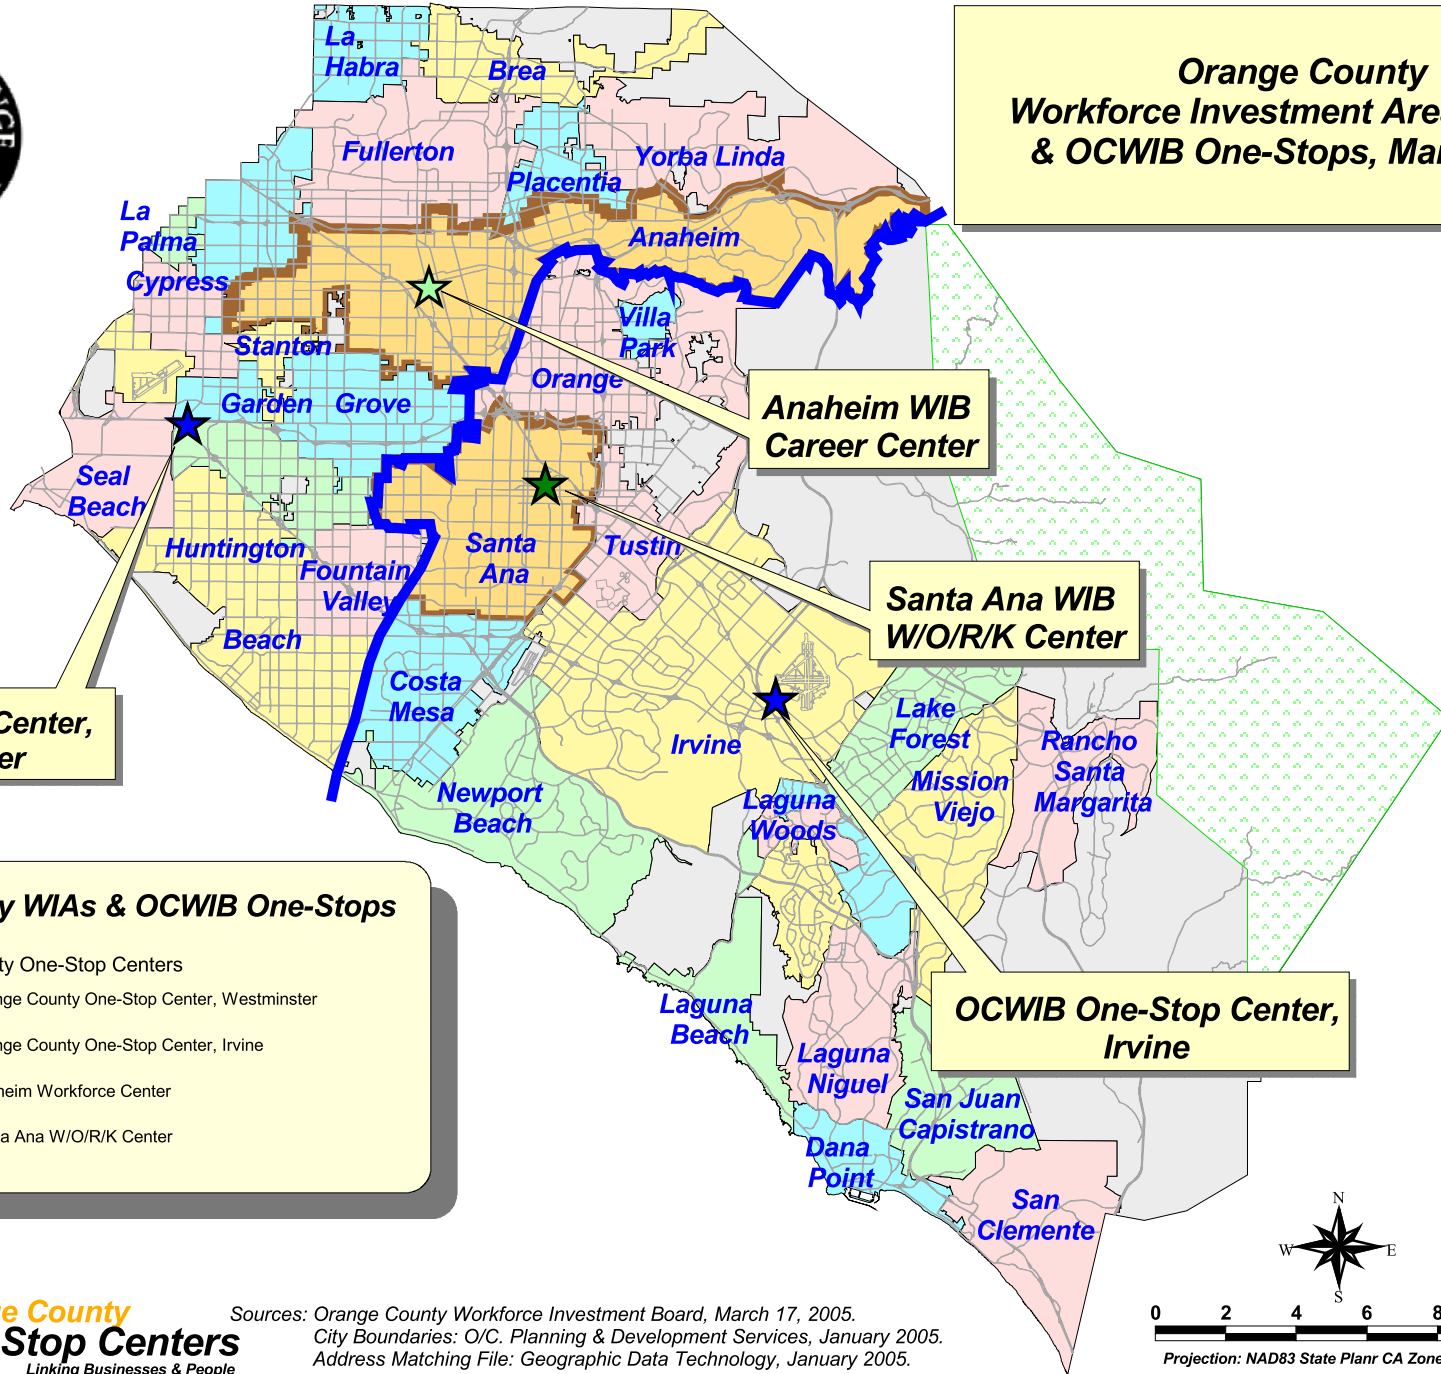

**Orange County
Workforce Investment Areas (WIA)s
& OCWIB One-Stops, March 2005**

**O.C. One-Stop Center,
Westminster**

**Anaheim WIB
Career Center**

**Santa Ana WIB
W/O/R/K Center**

**OCWIB One-Stop Center,
Irvine**

Orange County WIAs & OCWIB One-Stops

Orange County One-Stop Centers

- ★ Orange County One-Stop Center, Westminster
- ★ Orange County One-Stop Center, Irvine
- ☆ Anaheim Workforce Center
- ☆ Santa Ana W/O/R/K Center

Sources: Orange County Workforce Investment Board, March 17, 2005.
City Boundaries: O/C. Planning & Development Services, January 2005.
Address Matching File: Geographic Data Technology, January 2005.