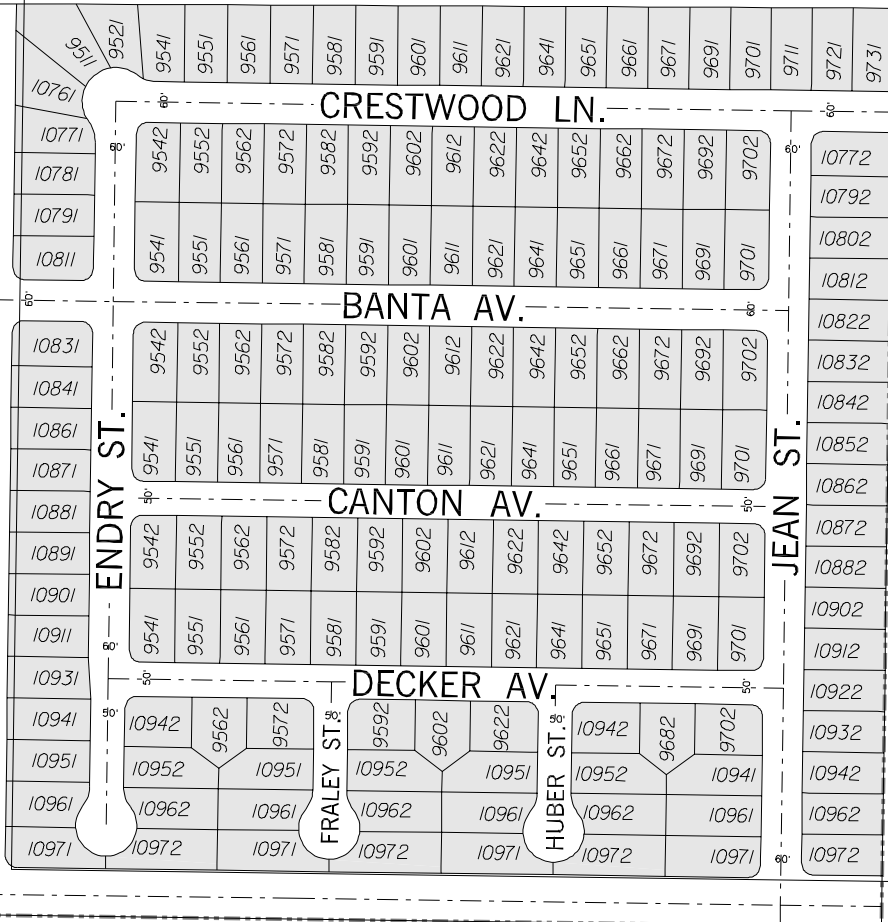

CITY OF STANTON

GILBERT ST.

CITY

OF

ANAHEIM

KATELLA

AV.

CITY

OF

GARDEN

GROVE

DEMOGRAPHICS

Number of Single Family Residences 171

BOUNDARY

City Boundary

VICINITY MAP

PUBLIC FACILITIES AND RESOURCES DEPT.  
Geomatics / Land Information Systems Division  
GIS Mapping Unit  
By: B. Helman

OCDA Target Areas  
Southwest Anaheim  
County of Orange, California